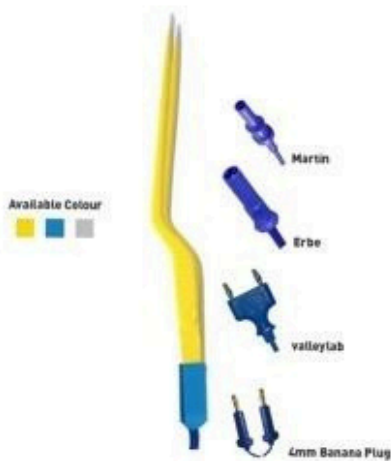

Art No : HTE-1218
Single Use Cushing Bipolar Forceps

USA Single Use Bipolar Forceps

Art No : HTE-901
Bayonet Bipolar Forceps Non-Stick
16.5cm

Art No : HTE-902
Bayonet Bipolar Forceps Non-Stick
(Angled Up) 16.5cm

Art No : HTE-903
Bayonet Bipolar Forceps Non-Stick
16.5cm (Angled Down)

Single Use Bipolar Forceps With Cable

Art No : HTE-1322
Single Use Jeweller Bipolar Forceps
With Cable

Art No : HTE-1323

Art No : HTE-1324
Single Use Straight Bipolar Forceps
With Cable

Art No : HTE-1325
Single Use Bayonet Bipolar Forceps
With Cable

European Single Use Bipolar Forceps

Art No : HTE-1432
Single Use Bayonet Bipolar Forceps

Art No : HTE-1433
Single Use Bayonet Bipolar Forceps
(Angled Up)