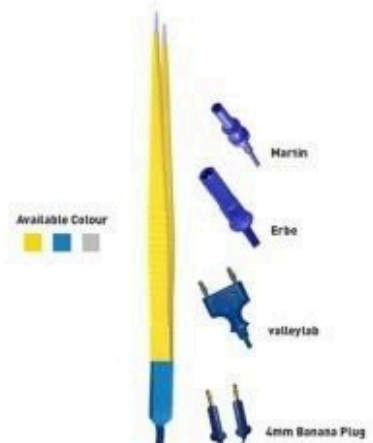

Art No : HTE-1218
Single Use Cushing Bipolar Forceps

USA Single Use Bipolar Forceps

Art No : HTE-901
Bayonet Bipolar Forceps Non-Stick
16.5cm

Art No : HTE-902
Bayonet Bipolar Forceps Non-Stick
(Angled Up) 16.5cm

Art No : HTE-903
Bayonet Bipolar Forceps Non-Stick
16.5cm (Angled Down)

Single Use Bipolar Forceps With Cable

Art No : HTE-1322
Single Use Jeweller Bipolar Forceps
With Cable

Art No : HTE-1323

Art No : HTE-1324
Single Use Straight Bipolar Forceps
With Cable

Art No : HTE-1325
Single Use Bayonet Bipolar Forceps
With Cable

European Single Use Bipolar Forceps

Art No : HTE-1432
Single Use Bayonet Bipolar Forceps

Art No : HTE-1433
Single Use Bayonet Bipolar Forceps
(Angled Up)