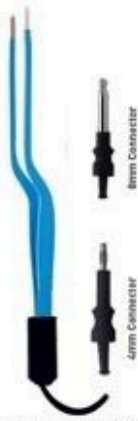

Reusable Monopolar Forceps

Art No : HTE-1768
Adson Bayonet Monopolar Forceps

Art No : HTE-1769
Remington Hobb Bayonet Monopolar
Forceps

Single Use Monopolar Forceps With Cable

Art No : HTE-1870
Single Use Adson Monopolar Forceps With Cable

Art No : HTE-1871
Single Use Moindone Monopolar Forceps With Cable

Art No : HTE-1872
Single Use Gillies Monopolar Forceps With Cable

Art No : HTE-1873
Single Use Dissecting Monopolar Forceps With Cable

Art No : HTE-1874
Single Use Gerald (1x2th) Monopolar Forceps With Cable

Art No : HTE-1875
Single Use Bayonet Monopolar Forceps With Cable

ESU Pencils

Art No : HTE-1977
Singal Use Finger Switch Hand Control

Art No : HTE-1978
Singal Use Finger Switch Hand Control

Art No : HTE-1979
Singal Use Foot Control