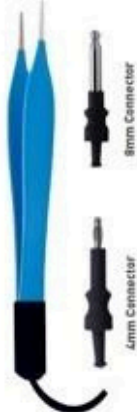

Monopolar Forceps With Cables

Art No : HTE-1660
Bayonet Monopolar Forceps
(ANG UP) With Cable

Art No : HTE-1661
Remington Hobb Bayonet Monopolar
Forceps With Cable

Reusable Monopolar Forceps

Art No : HTE-1762
Adson Monopolar Forceps

Reusable Monopolar Forceps

Art No : HTE-1768
Adson Bayonet Monopolar Forceps

Art No : HTE-1769
Remington Hobb Bayonet Monopolar
Forceps

Single Use Monopolar Forceps With Cable

Art No : HTE-1870
Single Use Adson Monopolar Forceps With Cable

Art No : HTE-1871
Single Use Moindone Monopolar Forceps With Cable

Art No : HTE-1872
Single Use Gillies Monopolar Forceps With Cable

Art No : HTE-1873
Single Use Dissecting Monopolar Forceps With Cable

Art No : HTE-1874
Single Use Gerald (1x2th) Monopolar Forceps With Cable