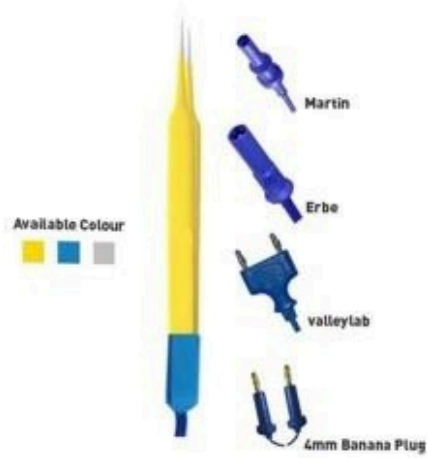

Single Use Bipolar Forceps With Cable

Art No : HTE-1322
Single Use Jeweller Bipolar Forceps
With Cable