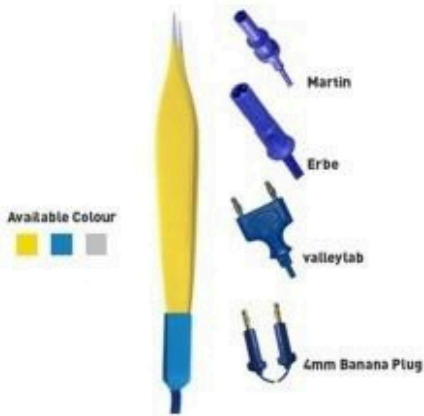

Art No : HTE-1323